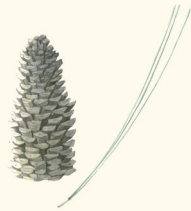

# Select Reproductions of Flora Illustrations

*Longleaf Pine*  
*Pinus palustris*

Commissioned to help us identify our state's plants, the drawings from the *Flora of Virginia* have come to enjoy a stardom all their own. Award-winning botanical artist Lara Call Gastinger, chief illustrator of the *Flora*, has completed 10 of her pen-and-ink drawings in her preferred medium, watercolor. To give a much-needed boost to creation of our Flora App, we are happy to offer fine-art reproductions of these works to our friends whose cumulative giving places them at the Great Laurel, Sweet Bay Magnolia, or White Oak level.

The reproductions are created in the *giclée* process, in which microscopic dots of ink are sprayed onto archival fine-art paper, resulting in a print that is virtually impossible to distinguish from the original. (The images shown here are not professional scans.) The prints have deckle edges, and each will be accompanied by a certificate of authenticity signed by the artist.